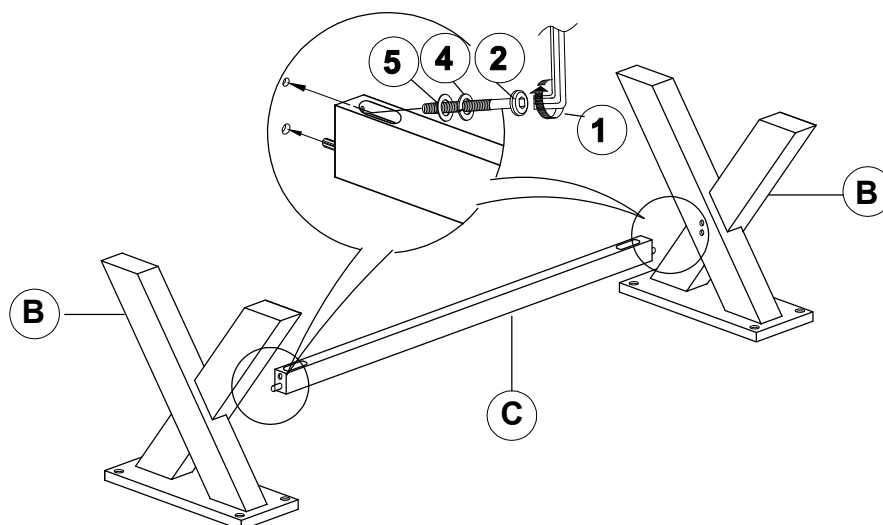

ARTICLE / ITEM: **106383S**

ÉTAPE 1 / STEP 1