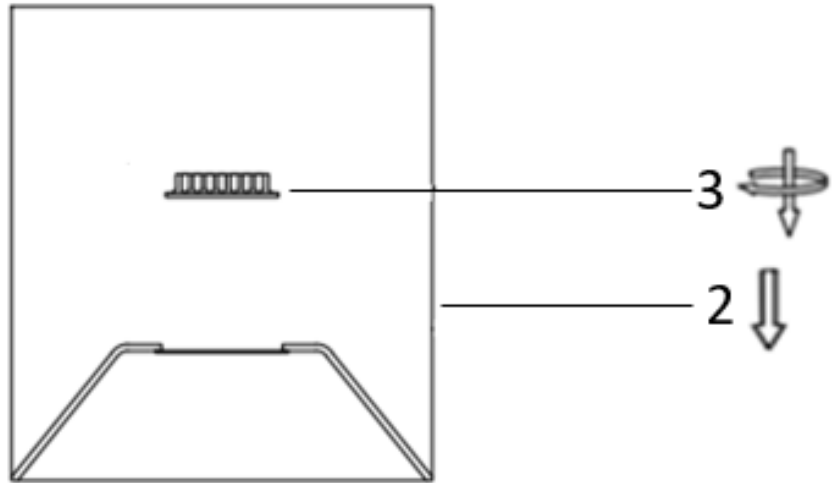

INSTALLATION INSTRUCTIONS
INSTRUCTIONS D'INSTALLATION

LLB2489-2PK / CHLOE2PK

Bulb not included
Ampoule non comprise

On/Off Touch Switch
Interrupteur tactile
marche/arrêt

Electrical Outlet
Prise de courant

USB-A + USB-C