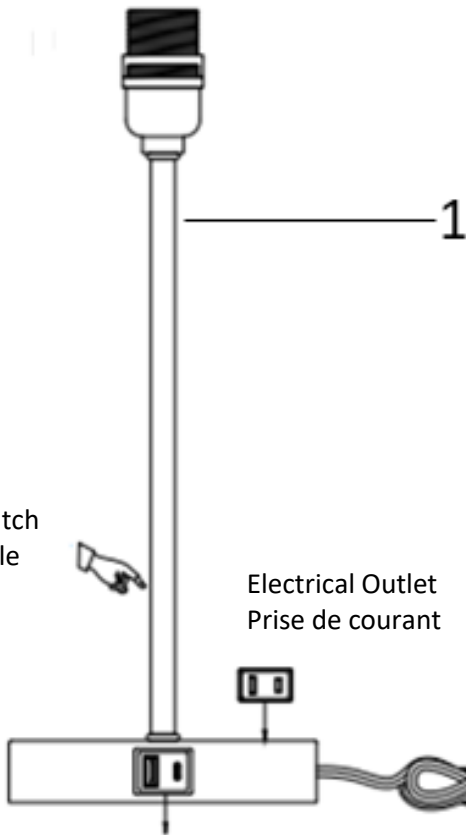

INSTALLATION INSTRUCTIONS
INSTRUCTIONS D'INSTALLATION

LLB2489-2PK / CHLOE2PK

Bulb not included
Ampoule non comprise

On/Off Touch Switch
Interrupteur tactile
marche/arrêt

Electrical Outlet
Prise de courant

USB-A + USB-C